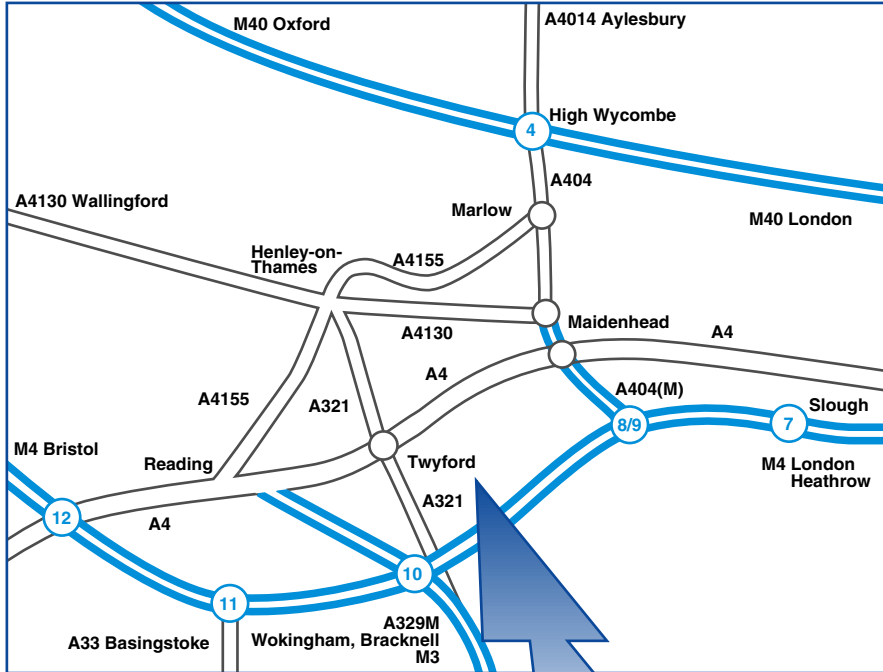

Map and directions to Millgate Homes Head Quarters

M4 from London - Junction 8/9

Take exit at the roundabout onto A404(M).
Take 2nd exit off A404(M). Bear left onto A4 Bath Road (Reading). After approx 3 miles there is a left turn signed Ruscombe Park. Bear left onto London Road. Bear left onto New Road. Turn right onto Ruscombe Lane. We are on the left opposite Royal Oak public house.

M4 from West - Junction 10

Take 2nd exit to Reading A329(M). Turn right at roundabout towards Maidenhead (A4). Continue over 3 roundabouts. Turn right at 4th towards Twyford. Straight over Twyford crossroads. Turn 3rd right into Ruscombe Lane. We are on the right before the business park.

M40 - Junction 4

Take exit at the roundabout onto A404 (Maidenhead). Take 3rd exit off A404(M). Take 3rd exit onto A4 Bath Road (Reading). After approx 3 miles there is a left turn signed to Ruscombe Park. Bear left onto London Road. Bear left onto New Road. Turn right onto Ruscombe Lane. We are on the left opposite Royal Oak public house.