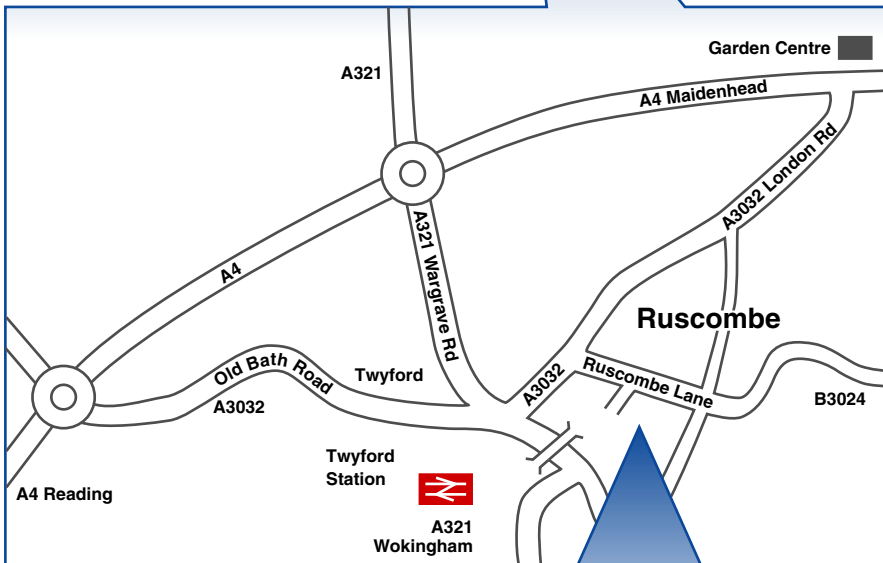

Map and directions to Millgate Homes Head Quarters

M4 from London - Junction 8/9

Take exit at the roundabout onto A404(M).
Take 2nd exit off A404(M). Bear left onto A4 Bath Road (Reading). After approx 3 miles there is a left turn signed Ruscombe Park. Bear left onto London Road. Bear left onto New Road. Turn right onto Ruscombe Lane. We are on the left opposite Royal Oak public house.

M4 from West - Junction 10

Take 2nd exit to Reading A329(M). Turn right at roundabout towards Maidenhead (A4). Continue over 3 roundabouts. Turn right at 4th towards Twyford. Straight over Twyford crossroads. Turn 3rd right into Ruscombe Lane. We are on the right before the business park.

M40 - Junction 4

Take exit at the roundabout onto A404 (Maidenhead). Take 3rd exit off A404(M). Take 3rd exit onto A4 Bath Road (Reading). After approx 3 miles there is a left turn signed to Ruscombe Park. Bear left onto London Road. Bear left onto New Road. Turn right onto Ruscombe Lane. We are on the left opposite Royal Oak public house.